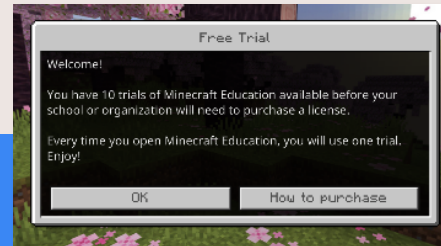

Licensing

Resources & support

LICENSING/SIGN IN for School Leaders & Educators

If you or your students already have a license, or not sure if you do, let's sign in to verify:

1. If you haven't already, [download Minecraft Education](#) to your device.
2. Once installed, launch the Minecraft Education app.
3. Log in with your school credentials.

After you attempt to login, one of these screens will appear.
[Click on the image below that matches what you see:](#)

I see this "Free Trial" pop up message

I see this main menu

I see this "Sign-in Required" pop up error message